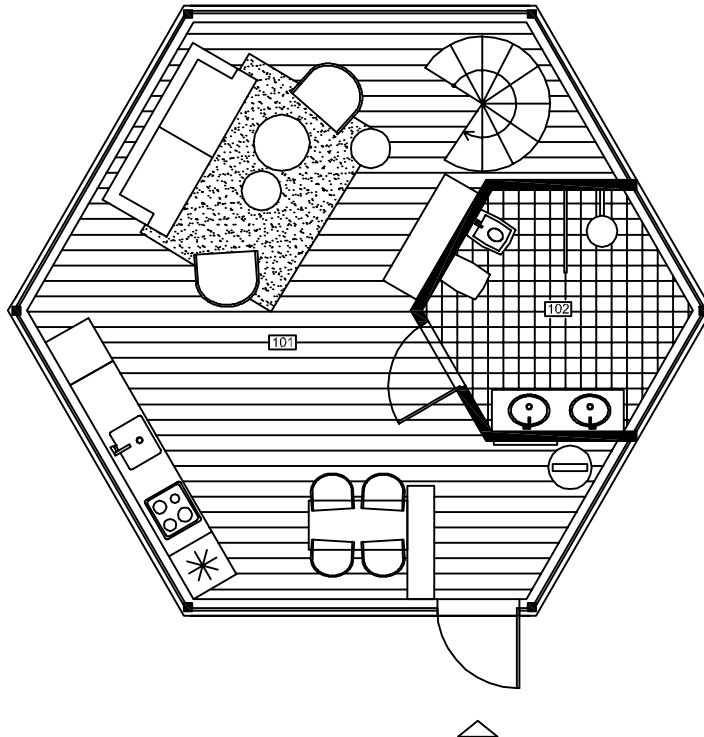

2 floor plan

103	Hallway	15.13 m ²
104	Bedroom	13.96 m ²
105	Bedroom	12.10 m ²
106	Terrace	21.75 m ²
Total area:		62.94 m ²

1 floor plan

101	Kitchen & Living-room	34.20 m ²
102	Bathroom	8.23 m ²
Total area:		42.43 m ²