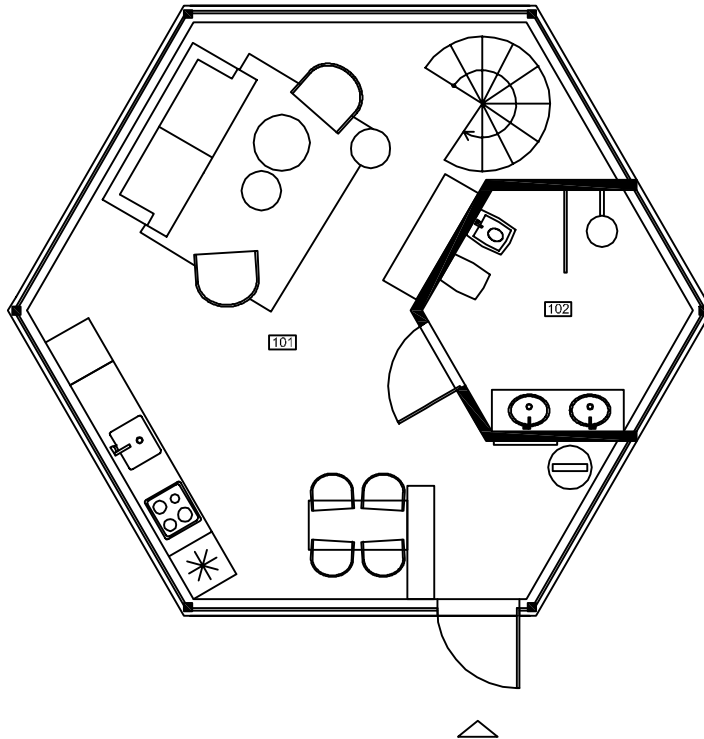

2 floor plan

103	Hallway	15.13 m ²
104	Bedroom	13.96 m ²
105	Bedroom	12.10 m ²
106	Terrace	21.75 m ²
Total area:		62.94 m ²

1 floor plan

101	Kitchen & Living-room	34.20 m ²
102	Bathroom	8.23 m ²
Total area:		42.43 m ²